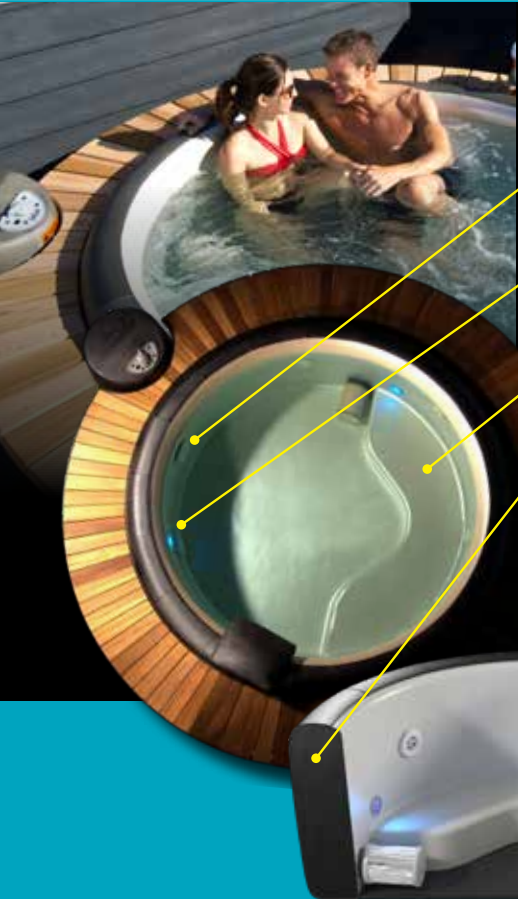

We've incorporated the Poseidon Jet (the most powerful 110v spa jet in the industry) along with the highest jet count ever offered in a Softub®.

With over 30 years of design and engineering incorporated, the next evolution of Softub® is here and ushers in a new era of relaxation.

See what the Portico™ offers:

- Poseidon Jet with Trident Diverter
- Dual multi-colored LED underwater lighting
- Therapy Station bench with lumbar and spinal massaging support (the largest bench in the Softub® fleet!)
- Total of 8 customizable Hydrotherapy jets (the highest jet count in the Softub® fleet!)
- No tools needed
- Industry leading 5 year limited warranty
- Handcrafted in New Bedford, MA.

THE PORTICO™

Take a look inside the Portico™!

- 1** Poseidon Jet with Trident Diverter (one of the strongest jets in the industry)
- 2** Dual multi-colored underwater LED lights with several programs for underwater lighting
- 3** Therapy Station bench which seats 3-4 people comfortably
- 4** Reflectex - additional thermal protection insulation barrier
- 5** Therapeutically positioned jets for dual lumbar and spinal massage
 - Left side jets (2)
 - Right side jets (5)
 - Poseidon Jet with Trident Diverter (1)
 - Total jets (8)